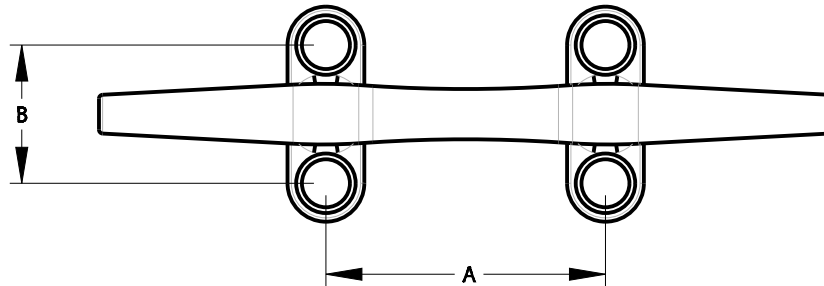

SKU No.	DESCRIPTION	SUBSTRATE	FINISH	DIMENSION(IN&MM)						PACKAGE STYLE	QPP	QPB	SWL
				A	B	C	D	E	F				
N223-313	3200BC 2-1/2 ROPE CLT BRS	ZINC	BRASS	2-1/2 [63.5]	15/32 [11.7]	17/32 [13.5]	1 [25.4]	3/8 [9.7]	9/32 [6.9]	LOOSED	1	10	35
N223-321	3200BC 2-1/2 ROPE CLT NIC	ZINC	NICKEL	2-1/2 [63.5]	15/32 [11.7]	17/32 [13.5]	1 [25.4]	3/8 [9.7]	9/32 [6.9]	LOOSED	1	10	35
N100-312	3200BC 2-1/2 ROPE CLT NIC	ZINC	NICKEL	2-7/16 [62.2]	15/32 [11.7]	17/32 [13.5]	1 [25.4]	13/32 [10.4]	9/32 [6.9]	SKIN PACK	1	5	35
N223-339	3200BC 4-1/2 ROPE CLT NIC	ZINC	NICKEL	4-1/2 [114.3]	5/8 [15.7]	27/32 [21.1]	1-29/32 [48.5]	19/32 [15.2]	5/32 [4.3]	LOOSED	1	10	55
N100-314	3200BC 4-1/2 ROPE CLT NIC	ZINC	NICKEL	4-15/32 [113.8]	21/32 [16.5]	27/32 [21.6]	1 [25.4]	19/32 [15.2]	5/32 [4.1]	SKIN PACK	1	5	55
N223-347	3200BC 6 ROPE CLT NIC	ZINC	NICKEL	6 [152.4]	23/32 [18.5]	15/16 [23.9]	2 [50.8]	1 [25.4]	7/32 [5.6]	LOOSED	1	10	30
N348-474	V3202 4-1/2 ROPE CLT SS	STAINLESS STEEL	STAINLESS STEEL	4-1/2 [114.3]	5/8 [15.7]	27/32 [21.1]	1-29/32 [48.5]	19/32 [15.2]	5/32 [4.3]	CARDED	2	5	30
N348-482	V3202 6-1/2 ROPE CLT SS	STAINLESS STEEL	STAINLESS STEEL	6 [152.4]	23/32 [18.5]	15/16 [23.9]	2 [50.8]	1 [25.4]	7/32 [5.6]	CARDED	2	5	55

1	DO NOT SCALE	3200	See Table
Revision	Dimensions are nominal and subject to change. ©2017 Spectrum Brands, Inc.	Family Name	SKU
December 2019		CLEAT	
Date		Description	

SKU No.	DESCRIPTION	SUBSTRATE	FINISH	DIMENSION (IN&MM)				PACKAGE STYLE	QPP	QPB	SWL
				A	B	C	D				
N100-352	SS YACHT CLEAT 4"	STAINLESS STEEL	STAINLESS STEEL	1-15/32 [37]	7/8 [22.5]	7/8 [22.3]	3-13/16 [96.8]	SKIN PACK	1	5	30
N100-353	SS YACHT CLEAT 5"	STAINLESS STEEL	STAINLESS STEEL	1-27/32 [47.1]	31/32 [25]	1-1/32 [26.2]	4-3/4 [120.4]	SKIN PACK	1	5	50

1	DO NOT SCALE	3202	See Table
Revision	Dimensions are nominal and subject to change. ©2017 Spectrum Brands, Inc.	Family Name	SKU
December 2017		CLEAT	
Date		Description	