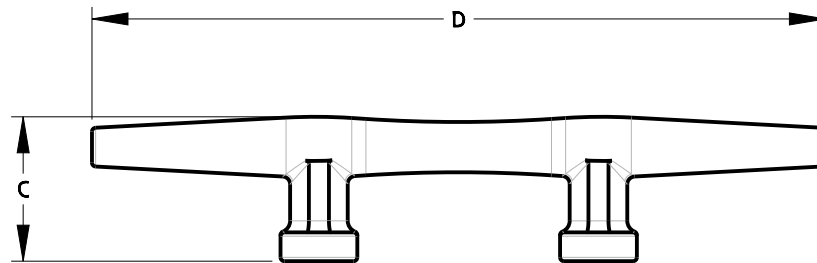

SKU No.	DESCRIPTION	SUBSTRATE	FINISH	DIMENSION(IN&MM)						PACKAGE STYLE	QPP	QPB	SWL
				A	B	C	D	E	F				
N223-313	3200BC 2-1/2 ROPE CLT BRS	ZINC	BRASS	2-1/2 [63.5]	15/32 [11.7]	17/32 [13.5]	1 [25.4]	3/8 [9.7]	9/32 [6.9]	LOOSED	1	10	35
N223-321	3200BC 2-1/2 ROPE CLT NIC	ZINC	NICKEL	2-1/2 [63.5]	15/32 [11.7]	17/32 [13.5]	1 [25.4]	3/8 [9.7]	9/32 [6.9]	LOOSED	1	10	35
N100-312	3200BC 2-1/2 ROPE CLT NIC	ZINC	NICKEL	2-7/16 [62.2]	15/32 [11.7]	17/32 [13.5]	1 [25.4]	13/32 [10.4]	9/32 [6.9]	SKIN PACK	1	5	35
N223-339	3200BC 4-1/2 ROPE CLT NIC	ZINC	NICKEL	4-1/2 [114.3]	5/8 [15.7]	27/32 [21.1]	1-29/32 [48.5]	19/32 [15.2]	5/32 [4.3]	LOOSED	1	10	55
N100-314	3200BC 4-1/2 ROPE CLT NIC	ZINC	NICKEL	4-15/32 [113.8]	21/32 [16.5]	27/32 [21.6]	1 [25.4]	19/32 [15.2]	5/32 [4.1]	SKIN PACK	1	5	55
N223-347	3200BC 6 ROPE CLT NIC	ZINC	NICKEL	6 [152.4]	23/32 [18.5]	15/16 [23.9]	2 [50.8]	1 [25.4]	7/32 [5.6]	LOOSED	1	10	30
N348-474	V3202 4-1/2 ROPE CLT SS	STAINLESS STEEL	STAINLESS STEEL	4-1/2 [114.3]	5/8 [15.7]	27/32 [21.1]	1-29/32 [48.5]	19/32 [15.2]	5/32 [4.3]	CARDED	2	5	30
N348-482	V3202 6-1/2 ROPE CLT SS	STAINLESS STEEL	STAINLESS STEEL	6 [152.4]	23/32 [18.5]	15/16 [23.9]	2 [50.8]	1 [25.4]	7/32 [5.6]	CARDED	2	5	55

1	DO NOT SCALE	3200	See Table
Revision	Dimensions are nominal and subject to change. ©2017 Spectrum Brands, Inc.	Family Name	SKU
December 2019		CLEAT	
Date		Description	

SKU No.	DESCRIPTION	SUBSTRATE	FINISH	DIMENSION (IN&MM)				PACKAGE STYLE	QPP	QPB	SWL
				A	B	C	D				
N100-352	SS YACHT CLEAT 4"	STAINLESS STEEL	STAINLESS STEEL	1-15/32 [37]	7/8 [22.5]	7/8 [22.3]	3-13/16 [96.8]	SKIN PACK	1	5	30
N100-353	SS YACHT CLEAT 5"	STAINLESS STEEL	STAINLESS STEEL	1-27/32 [47.1]	31/32 [25]	1-1/32 [26.2]	4-3/4 [120.4]	SKIN PACK	1	5	50

1	DO NOT SCALE	3202	See Table
Revision	Dimensions are nominal and subject to change. ©2017 Spectrum Brands, Inc.	Family Name	SKU
December 2017		CLEAT	
Date		Description	